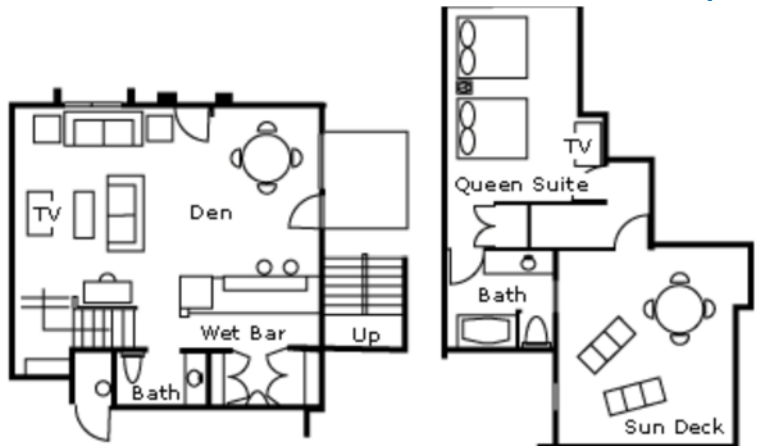

**Ambassador Suite: \$149—1 King (limited quantity)**

**King Studio Room: \$119 per night (limited quantity)**

The King Studio Room is located on the second level of the Casitas. These rooms are small with no separate seating area. They are connected to a casita, so the room may be a bit noisy.

## One King Bedroom Bi-Level Casita: \$199 per night

Presidential Casita, First Floor

Presidential Casita, Second Floor

All Casitas have a sofa bed in the living room.

## Two Bedroom Bi-Level Casita: \$329 per night

Two-Bedroom Casita, First Floor

Two-Bedroom Casita, Second Floor

## One Bedroom Bi-Level Casita (2 Queens): \$209 per night

One-Bedroom Casita, First Floor

One-Bedroom Casita, Second Floor

Standard Suite—Agave Suites at North Pointe (1 King or 2 Queens)	\$149
Ambassador Suite (1 King Bed)	\$149
One King Bed Bi Level Casita	\$199
Two Queen Bed Bi Level Casita	\$209
Two Bedroom Bi-Level Casita (1 King and 2 Queens)	\$329
King Bed Studio Room	\$119