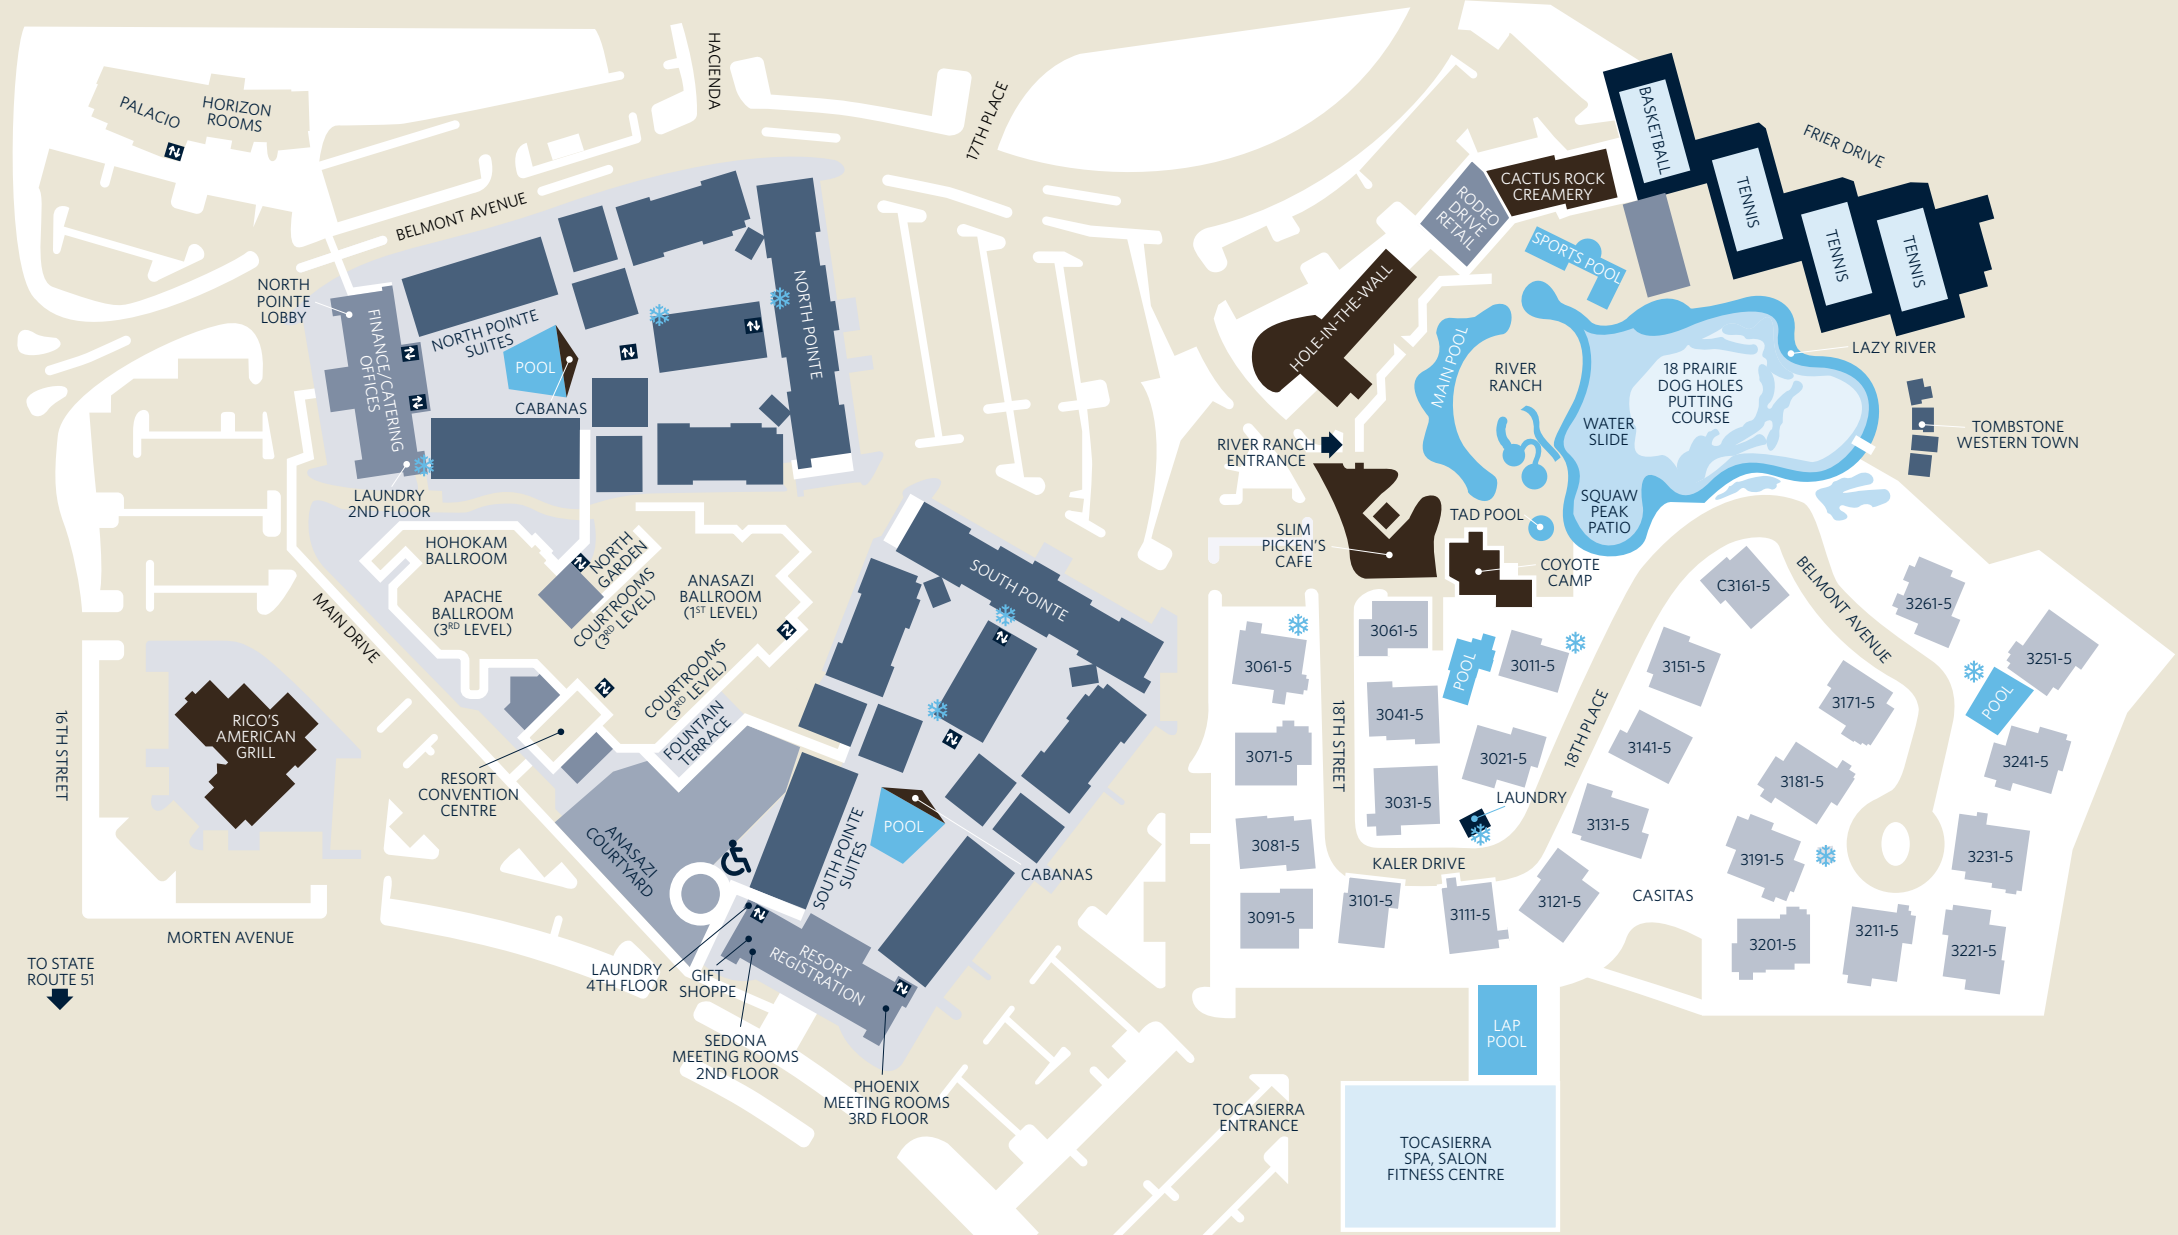

## One Bedroom Bi-Level Casita (2 Queens): \$209 per night

One-Bedroom Casita, First Floor

One-Bedroom Casita, Second Floor

Standard Suite—Agave Suites at North Pointe (1 King or 2 Queens)	\$149
Ambassador Suite (1 King Bed)	\$149
One King Bed Bi Level Casita	\$199
Two Queen Bed Bi Level Casita	\$209
Two Bedroom Bi-Level Casita (1 King and 2 Queens)	\$329
King Bed Studio Room	\$119

**KEY**

- Hilton Facilities
- Casitas
- Food & Beverage
- Swimming Facilities
- Ice Machine
- ↑ Elevators

South Pointe: Rooms 2104 - 2467  
North Pointe: Rooms 1104 - 1467

**POINTE HILTON  
SQUAW PEAK RESORT  
PROPERTY MAP**