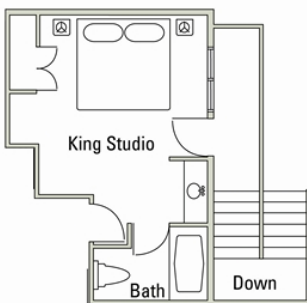

**Standard Suites - Agave Suites at North Pointe: \$149 1 King or 2 Queens**

**Pointe Hilton**  
Squaw Peak Resort

These are the standard rooms! Newly renovated suites. Living room features a sofa bed. Great rooms!

**Ambassador Suite: \$149—1 King (limited quantity)**

**King Studio Room: \$119 per night (limited quantity)**

The King Studio Room is located on the second level of the Casitas. These rooms are small with no separate seating area. They are connected to a casita, so the room may be a bit noisy.

Standard Suite—Agave Suites at North Pointe (1 King or 2 Queens)	\$149
Ambassador Suite (1 King Bed)	\$149
One King Bed Bi Level Casita	\$199
Two Queen Bed Bi Level Casita	\$209
Two Bedroom Bi-Level Casita (1 King and 2 Queens)	\$329
King Bed Studio Room	\$119