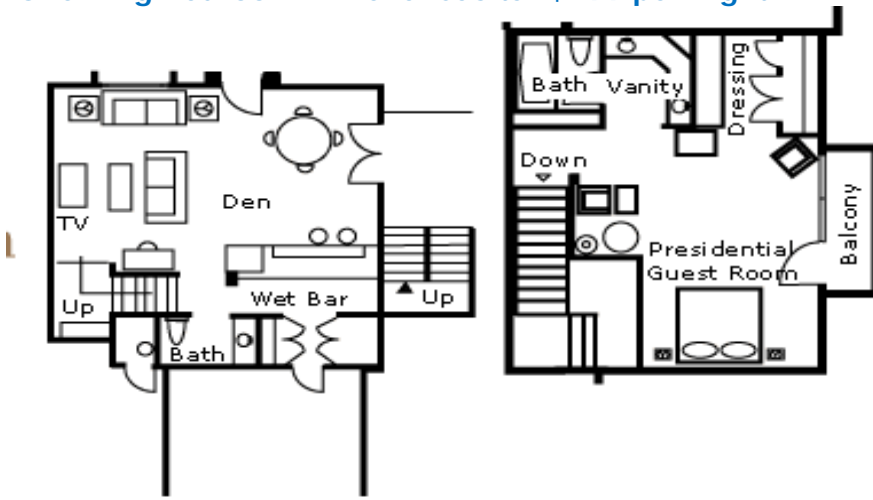

Pointe Hilton Squaw Peak Resort

One King Bedroom Bi-Level Casita: $199 per night

Presidential Casita, First Floor

Presidential Casita, Second Floor

All Casitas have a sofa bed in the living room.