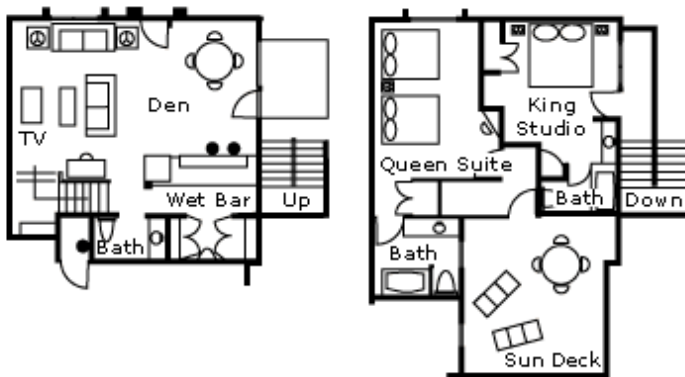

**Ambassador Suite: \$149—1 King (limited quantity)**

**King Studio Room: \$119 per night (limited quantity)**

The King Studio Room is located on the second level of the Casitas. These rooms are small with no separate seating area. They are connected to a casita, so the room may be a bit noisy.

## One King Bedroom Bi-Level Casita: \$199 per night

Presidential Casita, First Floor

Presidential Casita, Second Floor

All Casitas have a sofa bed in the living room.

## Two Bedroom Bi-Level Casita: \$329 per night

Two-Bedroom Casita, First Floor

Two-Bedroom Casita, Second Floor

## One Bedroom Bi-Level Casita (2 Queens): \$209 per night

One-Bedroom Casita, First Floor

One-Bedroom Casita, Second Floor

Standard Suite—Agave Suites at North Pointe (1 King or 2 Queens)	\$149
Ambassador Suite (1 King Bed)	\$149
One King Bed Bi Level Casita	\$199
Two Queen Bed Bi Level Casita	\$209
Two Bedroom Bi-Level Casita (1 King and 2 Queens)	\$329
King Bed Studio Room	\$119