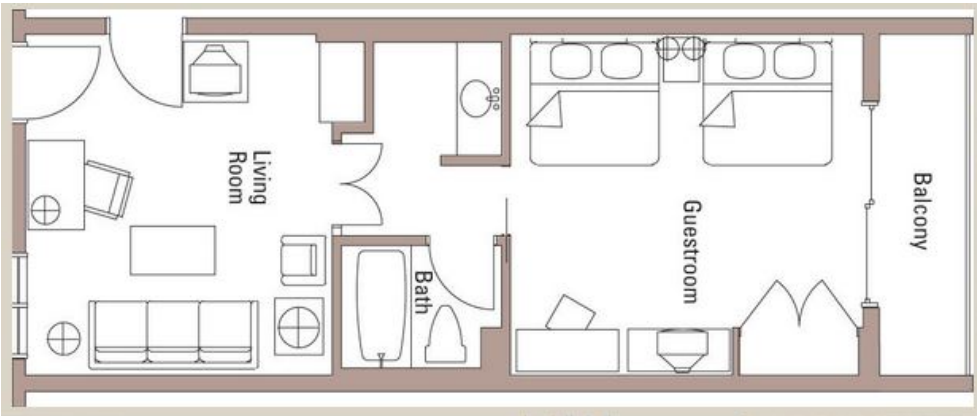

**Standard Suites - Agave Suites at North Pointe: \$149 1 King or 2 Queens**

**Pointe Hilton**  
Squaw Peak Resort

These are the standard rooms! Newly renovated suites. Living room features a sofa bed. Great rooms!

**Ambassador Suite: \$149—1 King (limited quantity)**

**King Studio Room: \$119 per night (limited quantity)**

The King Studio Room is located on the second level of the Casitas. These rooms are small with no separate seating area. They are connected to a casita, so the room may be a bit noisy.

Standard Suite—Agave Suites at North Pointe (1 King or 2 Queens)	\$149
Ambassador Suite (1 King Bed)	\$149
One King Bed Bi Level Casita	\$199
Two Queen Bed Bi Level Casita	\$209
Two Bedroom Bi-Level Casita (1 King and 2 Queens)	\$329
King Bed Studio Room	\$119

## One King Bedroom Bi-Level Casita: \$199 per night

Presidential Casita, First Floor

Presidential Casita, Second Floor

All Casitas have a sofa bed in the living room.