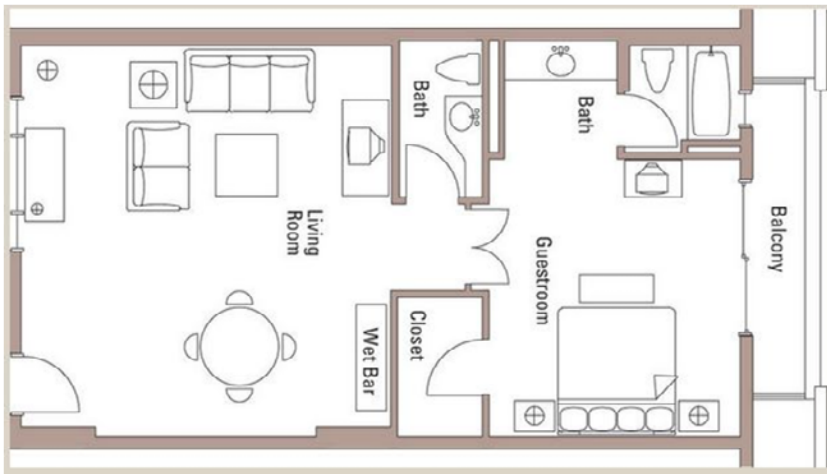

**Standard Suites - Agave Suites at North Pointe: \$149 1 King or 2 Queens**

**Pointe Hilton**  
Squaw Peak Resort

These are the standard rooms! Newly renovated suites. Living room features a sofa bed. Great rooms!

**Ambassador Suite: \$149—1 King (limited quantity)**

**King Studio Room: \$119 per night (limited quantity)**

The King Studio Room is located on the second level of the Casitas. These rooms are small with no separate seating area. They are connected to a casita, so the room may be a bit noisy.

Standard Suite—Agave Suites at North Pointe (1 King or 2 Queens)	\$149
Ambassador Suite (1 King Bed)	\$149
One King Bed Bi Level Casita	\$199
Two Queen Bed Bi Level Casita	\$209
Two Bedroom Bi-Level Casita (1 King and 2 Queens)	\$329
King Bed Studio Room	\$119

## One King Bedroom Bi-Level Casita: \$199 per night

Presidential Casita, First Floor

Presidential Casita, Second Floor

All Casitas have a sofa bed in the living room.