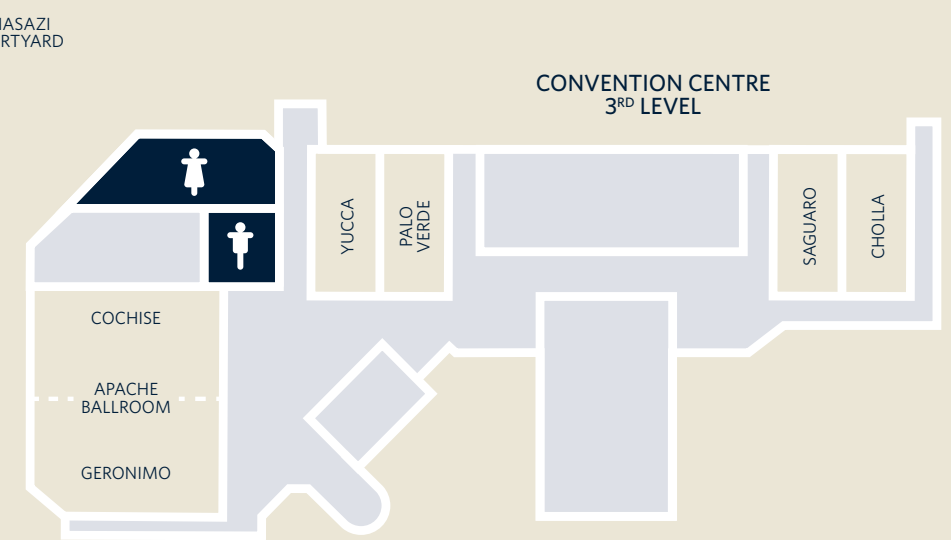

KEY

- Hilton Facilities
- Casitas
- Food & Beverage
- Swimming Facilities
- Ice Machine
- ↑ Elevators

South Pointe: Rooms 2104 - 2467
North Pointe: Rooms 1104 - 1467

**POINTE HILTON
SQUAW PEAK RESORT
PROPERTY MAP**