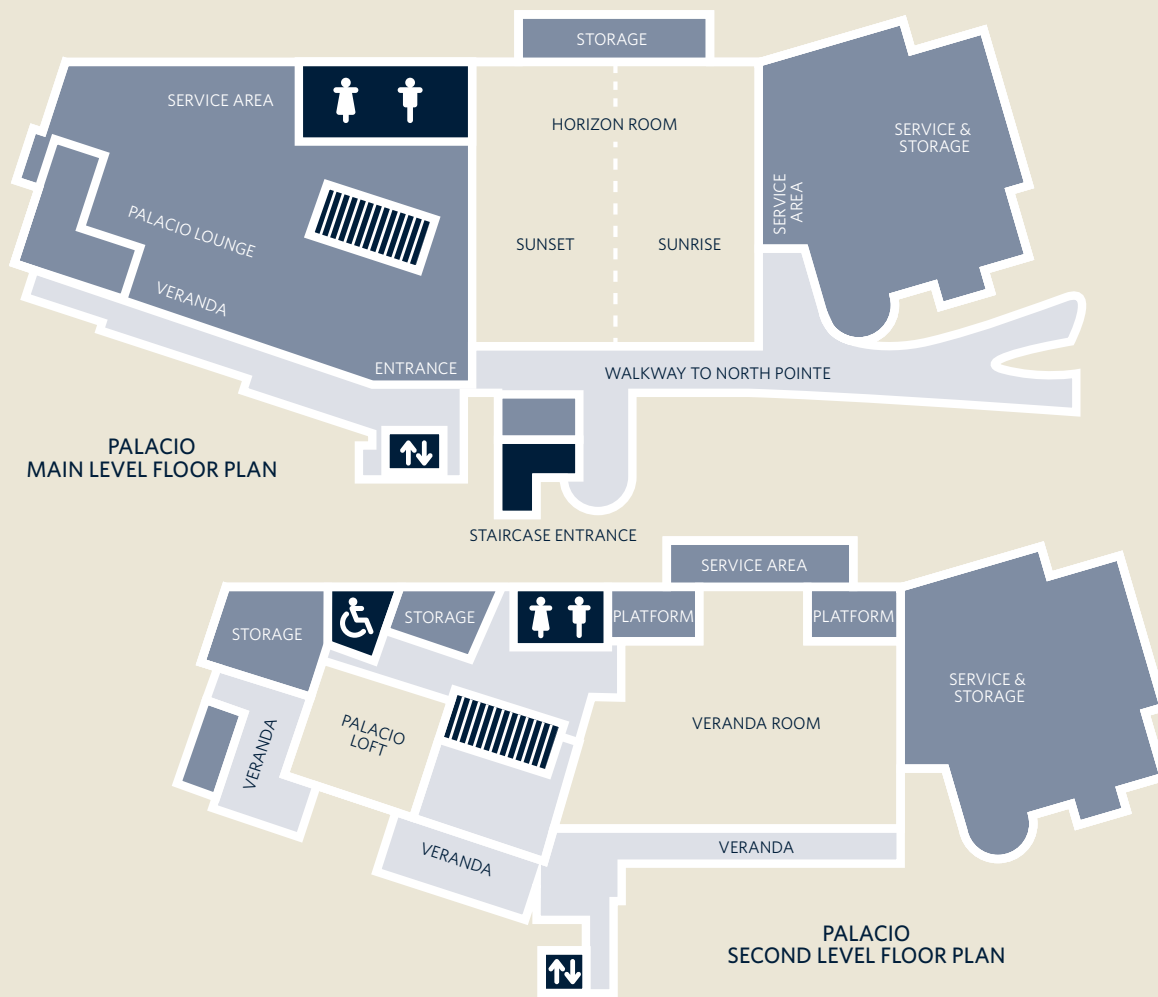

**Ambassador Suite: \$149—1 King (limited quantity)**

**King Studio Room: \$119 per night (limited quantity)**

The King Studio Room is located on the second level of the Casitas. These rooms are small with no separate seating area. They are connected to a casita, so the room may be a bit noisy.

## Two Bedroom Bi-Level Casita: \$329 per night

Two-Bedroom Casita, First Floor

Two-Bedroom Casita, Second Floor

## One Bedroom Bi-Level Casita (2 Queens): \$209 per night

One-Bedroom Casita, First Floor

One-Bedroom Casita, Second Floor

Standard Suite—Agave Suites at North Pointe (1 King or 2 Queens)	\$149
Ambassador Suite (1 King Bed)	\$149
One King Bed Bi Level Casita	\$199
Two Queen Bed Bi Level Casita	\$209
Two Bedroom Bi-Level Casita (1 King and 2 Queens)	\$329
King Bed Studio Room	\$119

**KEY**

- Hilton Facilities
- Casitas
- Food & Beverage
- Swimming Facilities
- Ice Machine
- ↑ Elevators

South Pointe: Rooms 2104 - 2467  
North Pointe: Rooms 1104 - 1467

**POINTE HILTON  
SQUAW PEAK RESORT  
PROPERTY MAP**